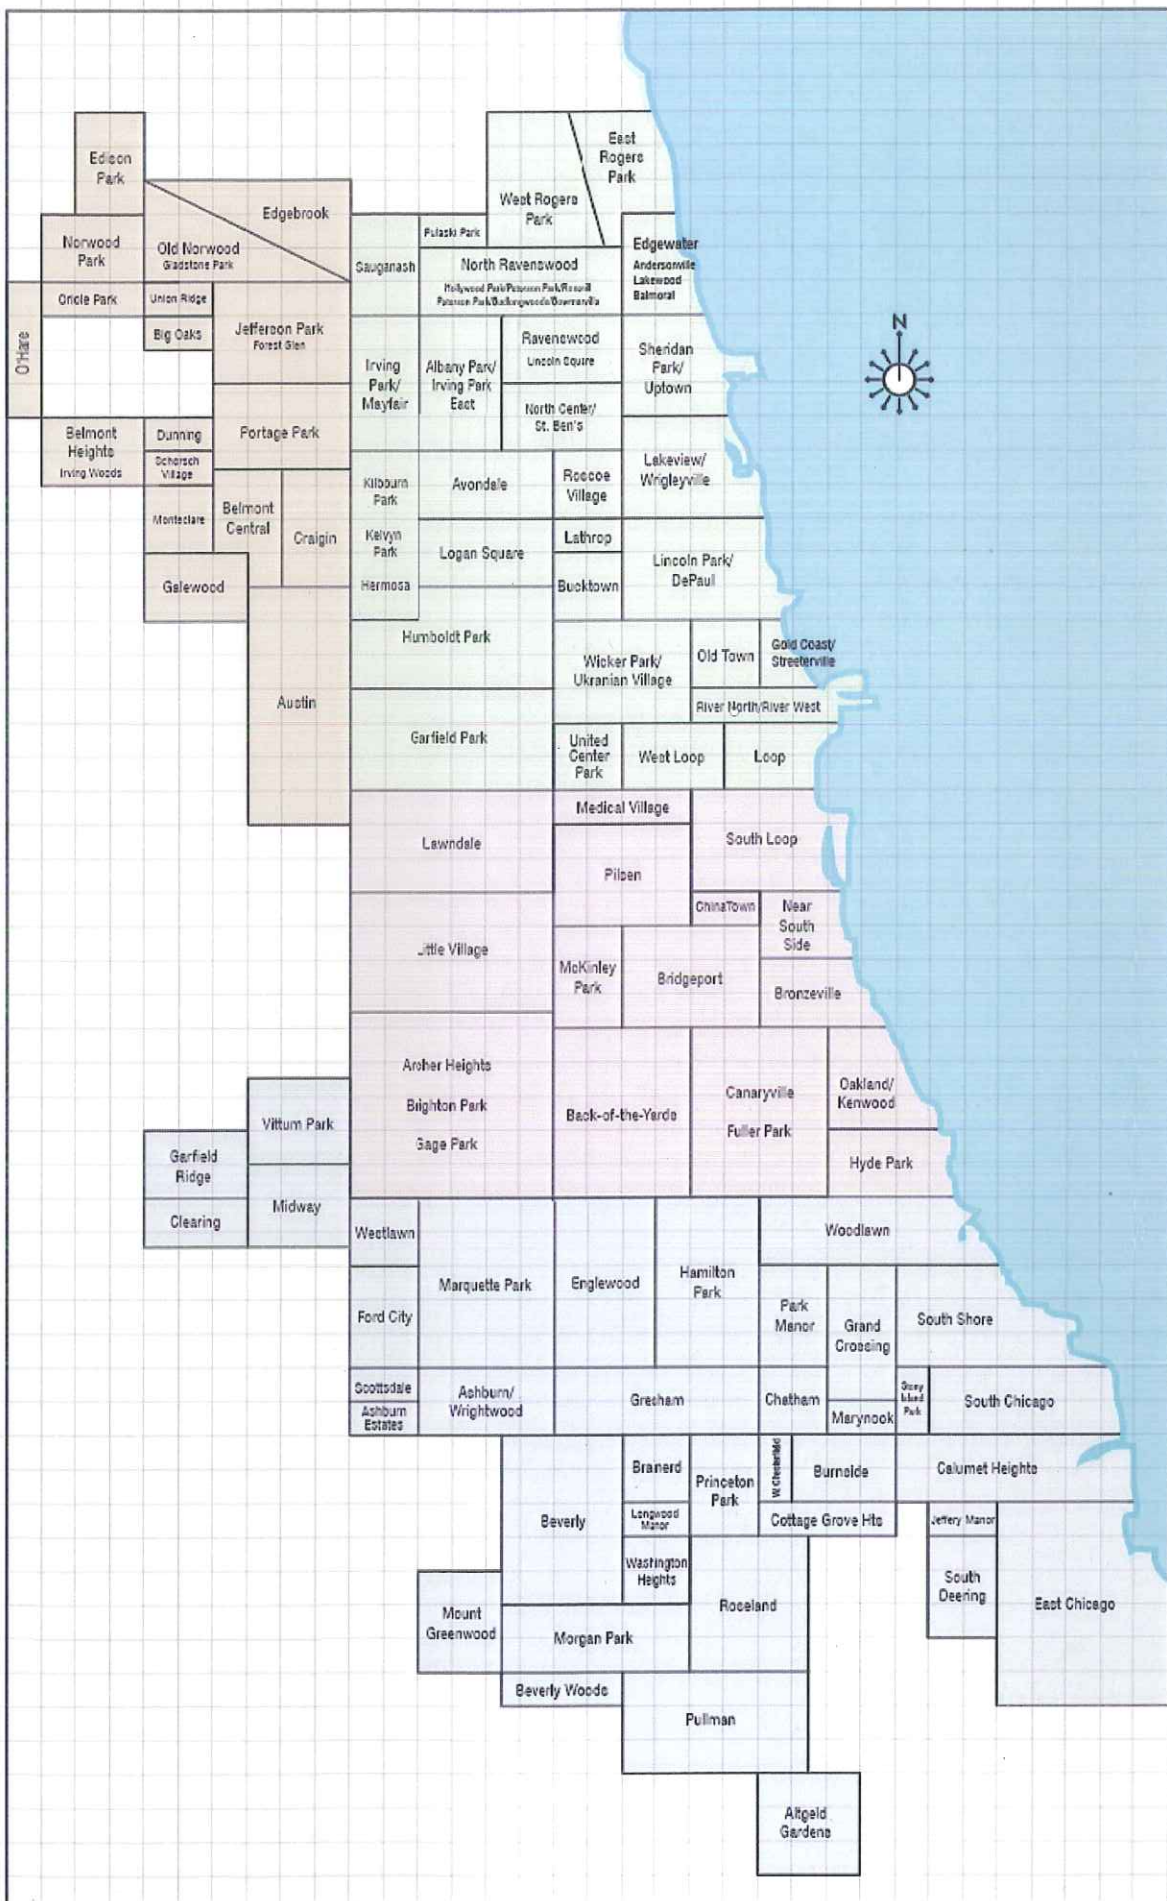

PUEBLO Pacific ORIOLE Harlem NEWCASTLE Narragan AUSTIN Central LARAMIE Cicero KOSTNER Pulaski CENTRAL P Kedzie CALIFORNIA Western DAMEN Ashland RACINE Halsted STEWART State KING Cottage (WOODLAWI Stony Ish JEFFERY Yates IMANISTEE Brandon AVENUE L Avenue C

8000 N
7200 N
6400 N
5600 N
4800 N
4000 N
3200 N
2400 N
1600 N
800 N
0
1200 S
2200 S
3100 S
3900 S
4700 S
5500 S
6300 S
7100 S
7900 S
8700 S
9500 S
10300 S
11100 S
11900 S
12700 S
13500 S

Oakton
HOWARD
Touhy
PRATT
Devon
PETERSON
Bryn Mawr
FOSTER
Lawrence
MONTROSE
Irving Park
ADDISON
Belmont
DIVERSEY
Fullerton
ARMITAGE
North
DIVISION
Chicago
LAKE
Madison
HARRISON
Roosevelt
16th
Cermak
26th
31st
35th
Pershing
43rd
47th
51st
55th
59th
63rd
MARQUETTE
71st
75th
79th
83rd
87th
91st
95th
99th
103rd
107th
111th
115th
119th
123rd
127th
131st
135th
139th